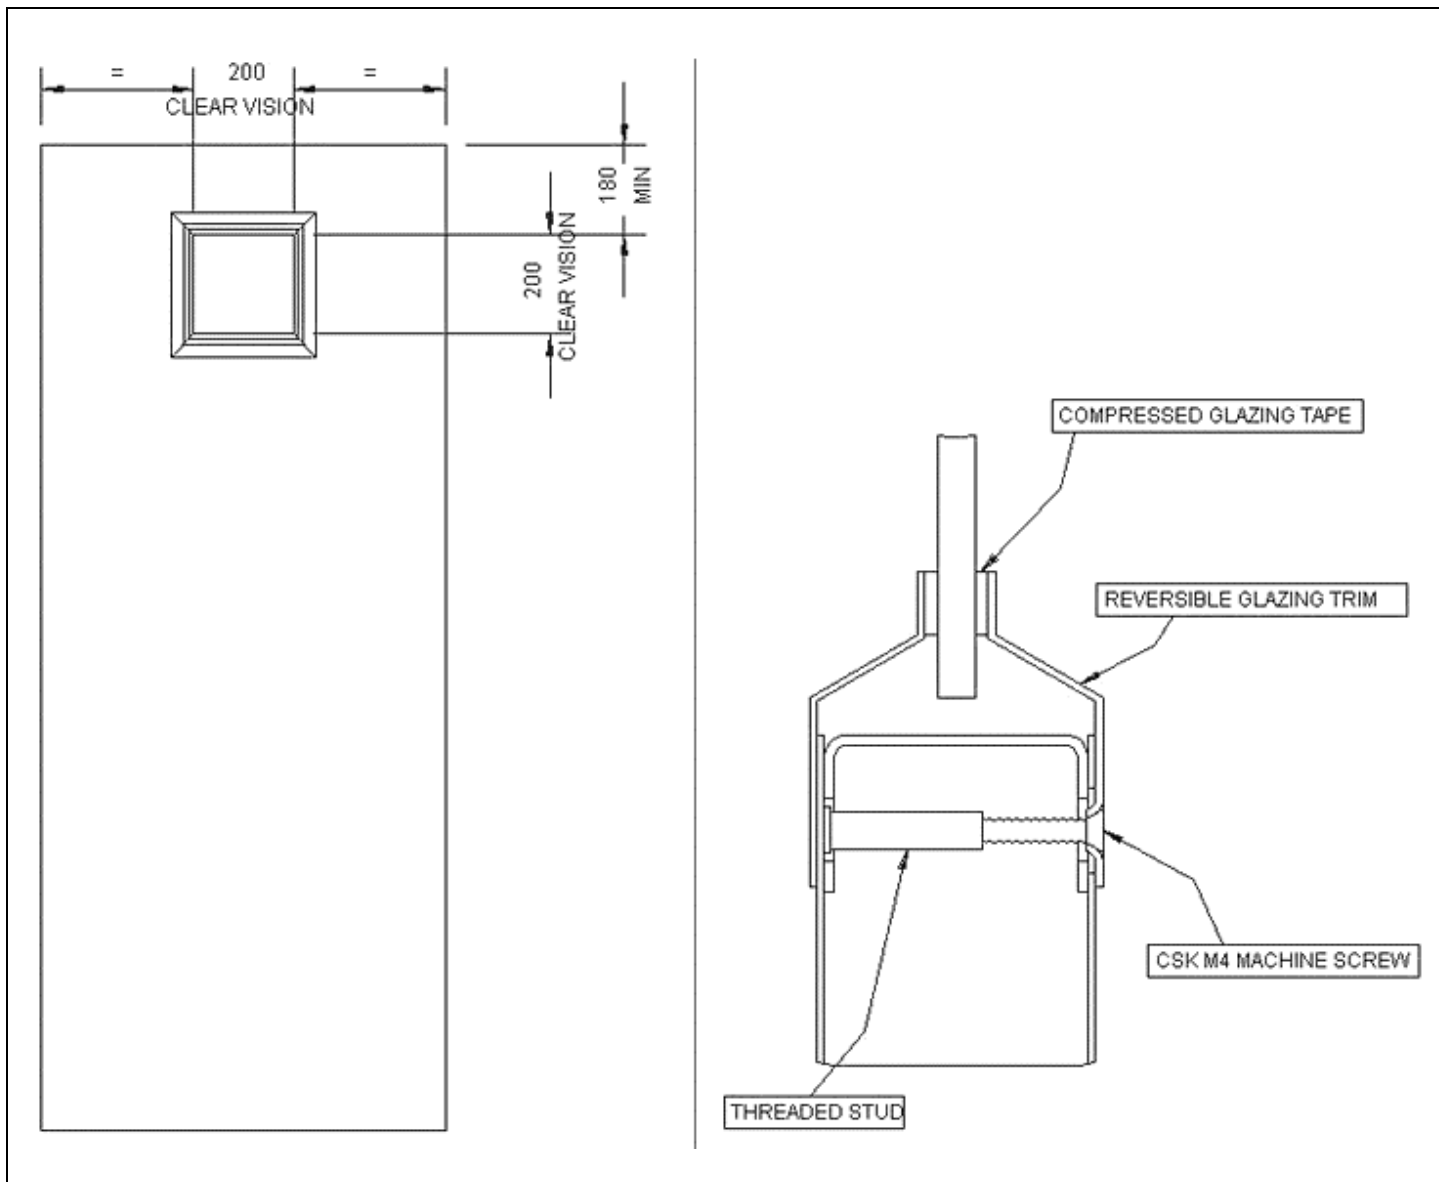

Product/Reference ::

STANDARD "VP3" VISION PANEL DETAILS ::

Fitzpatrick Doors
 Unit 2, Rabone Park, Rabone Lane,
 Smethwick, Birmingham B66 2NN United Kingdom

Tel: 01773 530500
 Fax: 01773 530040
 Email: enquiries@fitzpatrickmetaldors.co.uk